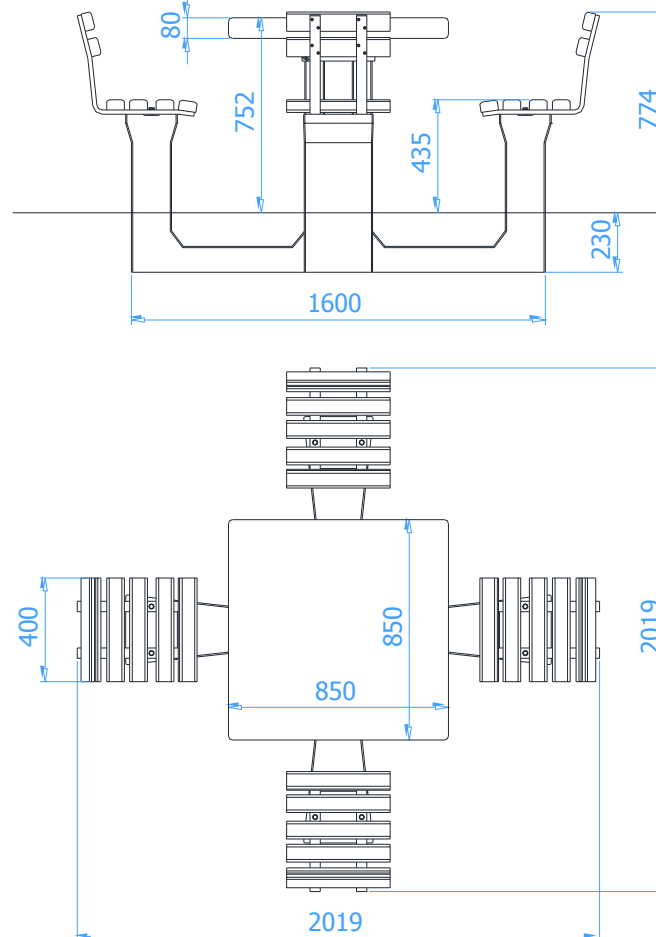

## SQUARE GAME TABLE

**4 SEATS, IN-GROUND-MOUNTED**

Catalogue number: 4100, 4101, 4103

It shall apply from: 21-02-2020

**Product Dimensions:**  
( length x width x height) 2,02 x 2,02 x 0,78 m

### Dimensions of the table

### Technical Description

- Construction made of high quality, vibrated and reinforced concrete class C25/30
- Polished and enamel flat is highly resistant to weather conditions
- Top of the table protected by aluminum edge trims
- 4 seats with back made of artificial material
- All steel components protected against corrosion (hot dip galvanized)
- Available with a plain top, chess board or ludo board