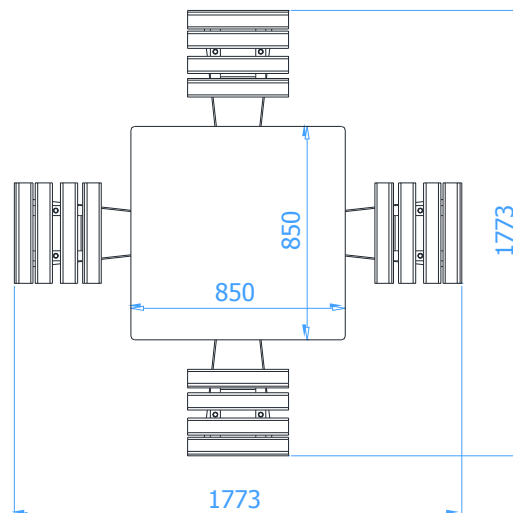

### 4 BACKLESS SEATS, IN-GROUND-MOUNTED

Catalogue number: 4110, 4111, 4113

It shall apply from: 21-02-2020

**Product Dimensions:**  
( length x width x height) 1,78 x 1,78 x 0,76 m

### Dimensions of the table

### Technical Description

- Construction made of high quality, vibrated and reinforced concrete class C25/30
- Polished and enamel flat is highly resistant to weather conditions
- Top of the table protected by aluminum edge trims
- 4 backless seats made of artificial material
- All steel components protected against corrosion (hot dip galvanized)
- Available with a plain top, chess board or ludo board