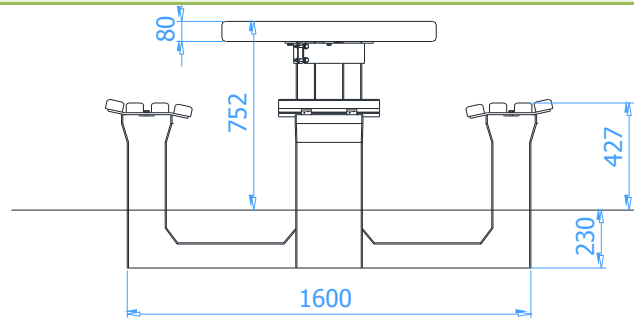

### 4 BACKLESS SEATS, IN-GROUND-MOUNTED

Catalogue number: 4110, 4111, 4113

It shall apply from: 21-02-2020

**Product Dimensions:**  
( length x width x height) 1,78 x 1,78 x 0,76 m

### Dimensions of the table

### Technical Description

- Construction made of high quality, vibrated and reinforced concrete class C25/30
- Polished and enamel flat is highly resistant to weather conditions
- Top of the table protected by aluminum edge trims
- 4 backless seats made of artificial material
- All steel components protected against corrosion (hot dip galvanized)
- Available with a plain top, chess board or ludo board