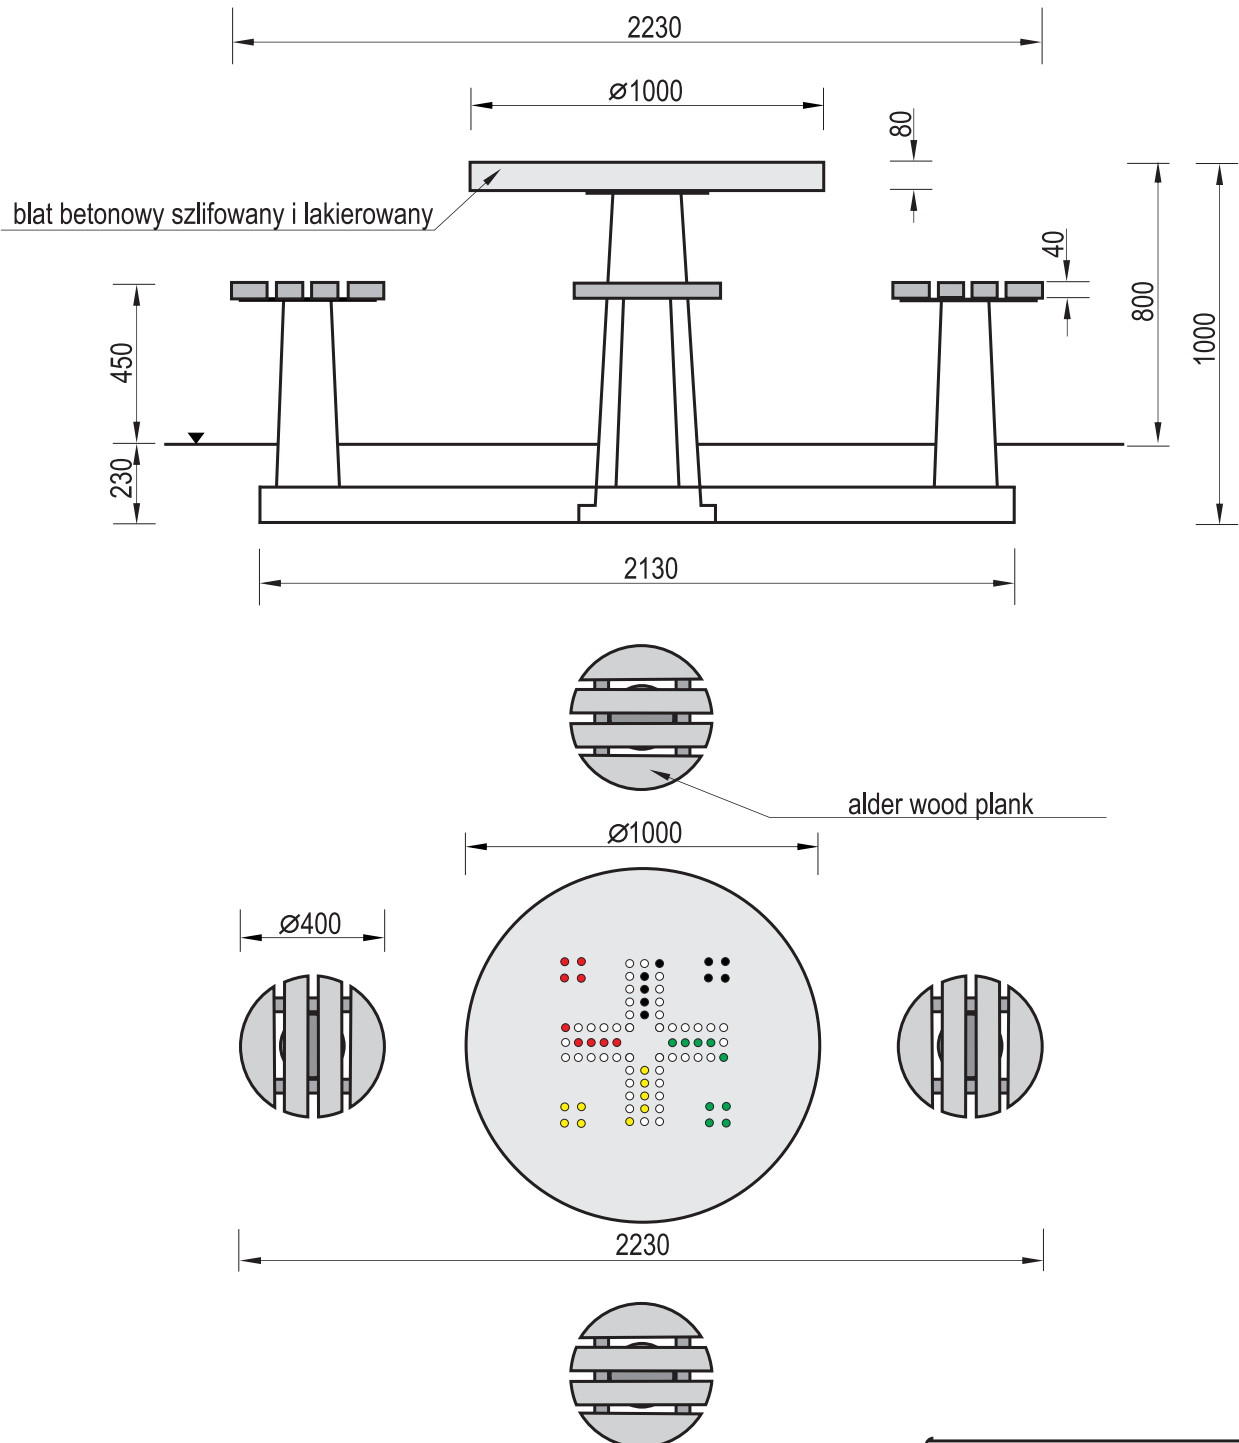

Technical Data Sheet

Product name:
Round 4 Seat Concrete Ludo Table - Ø 100 cm

Date create:
2015-05-20

Code:
7603

Destination:
Urban Furniture

Scale:
1:25

Construction materials:
Concrete, alder wood, steel elements

Weight:
720kilos

Notes:
In-ground mounted

Technical description:

- Designed specifically for outdoor use
- Construction made of high quality, vibrated and reinforced concrete of class C35/45
- Seats made of lacquered alder wood
- Top of the table protected by aluminum edge trims
- Polished and enamel flat is highly resistant to weather conditions
- Ludo board made of coloured concrete