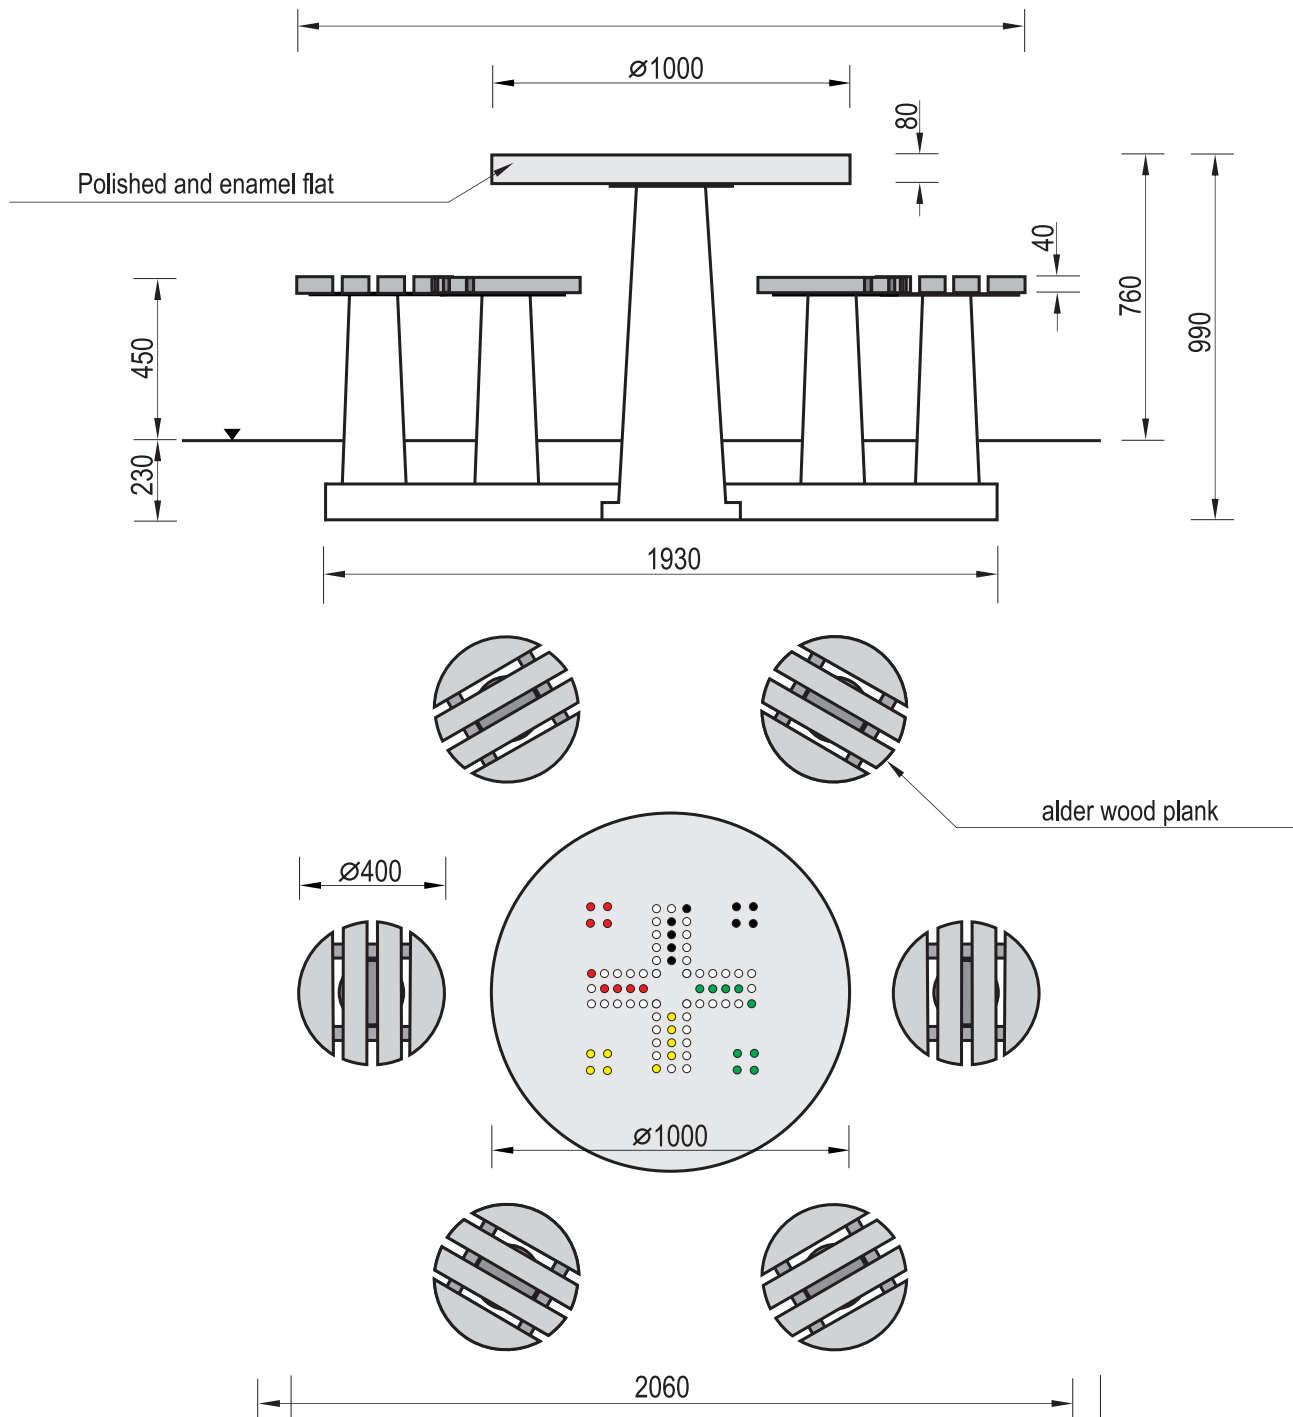

Technical Data Sheet

Product name:
Round Concrete Chess Table with 6 seats - \varnothing 1000mm

Date create:
2015-05-20

Code:
7703

Destination:
Urban Furniture

Scale:
1:25

Construction materials:
Concrete, alder wood, steel elements

Weight:
910kilos

Notes:
In-ground mounted, \varnothing 1000mm

Technical description:

- Designed specifically for outdoor use
- Version with a ludo board
- Construction made of high quality, vibrated and reinforced concrete of class C35/45
- Seats made of lacquered alder wood
- Top of the table protected by aluminum edge trims
- Polished and enamel flat is highly resistant to weather conditions
- Ludo board made of coloured concrete