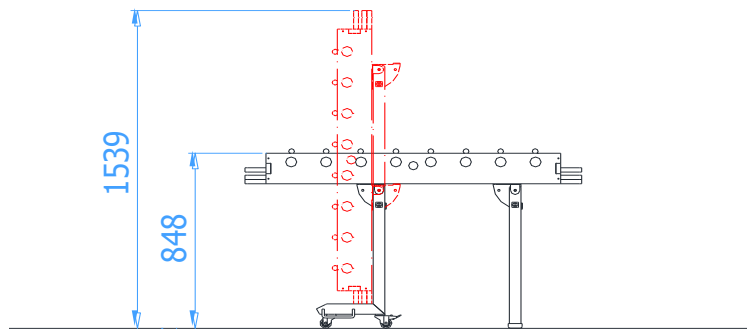

MOVABLE FOOSBALL TABLE

Catalogue number: 8003

It shall apply from: 8-02-2021

Product Dimensions
(length x width x height) 1,45 x 0,77 x 0,85 m

Dimensions of the table

Technical description

- Construction made of steel profile: 50x30x1,5mm and 40x20x2mm,
- The table top made of waterproof plywood 21mm thick and HPL sheet 8mm thick
- Stainless steel rods $\varnothing 16$ with rubber handles
- All steel elements are protected against corrosion and painted with acrylic lacquer
- The top of the table can be folded into vertical position and the steel frame on wheel allows moving the table to any location.

TECHNICAL DATA SHEET

Product visualization