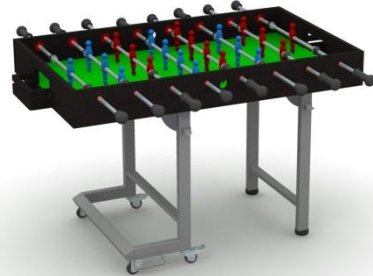

MOVABLE FOOSBALL TABLE

Catalogue number: 8003

It shall apply from: 8-02-2021

Product Dimensions
(length x width x height) 1,45 x 0,77 x 0,85 m

Dimensions of the table

Technical description

- Construction made of steel profile: 50x30x1,5mm and 40x20x2mm,
- The table top made of waterproof plywood 21mm thick and HPL sheet 8mm thick
- Stainless steel rods $\varnothing 16$ with rubber handles
- All steel elements are protected against corrosion and painted with acrylic lacquer
- The top of the table can be folded into vertical position and the steel frame on wheel allows moving the table to any location.