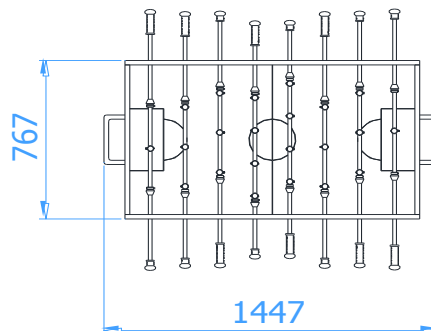

MOVABLE FOOSBALL TABLE

Catalogue number: 8003

It shall apply from: 8-02-2021

Product Dimensions
(length x width x height) 1,45 x 0,77 x 0,85 m

Dimensions of the table

Technical description

- Construction made of steel profile: 50x30x1,5mm and 40x20x2mm,
- The table top made of waterproof plywood 21mm thick and HPL sheet 8mm thick
- Stainless steel rods $\varnothing 16$ with rubber handles
- All steel elements are protected against corrosion and painted with acrylic lacquer
- The top of the table can be folded into vertical position and the steel frame on wheel allows moving the table to any location.

TECHNICAL DATA SHEET

Product visualization