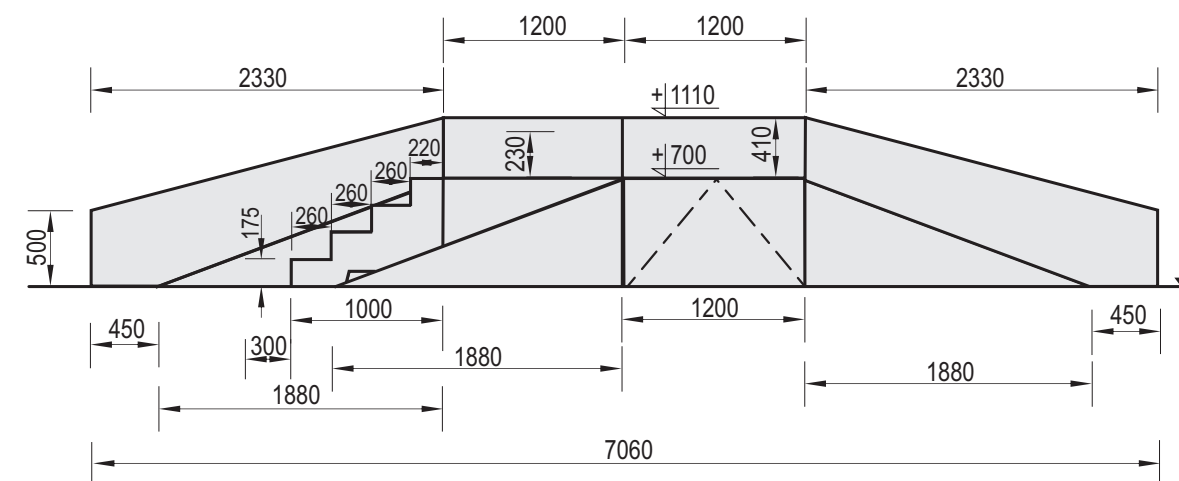

Front view

Side view

Top view

Technical description:

- The set includes: 11x Box 700 + 11x Bank 700 + 2x Corner + 2x Stairs + 2x Grind Box 700 slanted + 2x Grind Box straight + 1x Rail + Olly Box 3-częściowy
- Construction made of concrete C35/45 and steel elements - hot dip galvanized.

WARNING ! Children are allowed to use the item only under supervision of adults.

Product Name:
Fun-Box 1

Construction materials:
Concrete of class C35/45, hot dip galvanized steel

Date of create:
2024-05-21

Weight:[kg]
26800

Code:
107170

Notes:

Destination:
Sport

Scale:
1:50