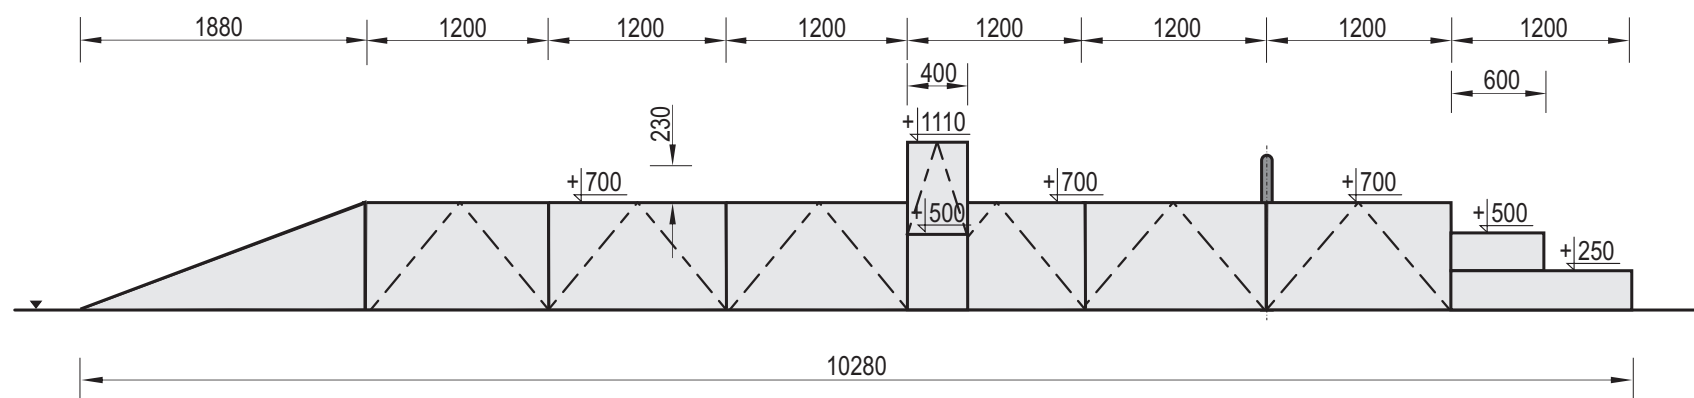

Front view

Side view

Top view

Technical description:

- The set includes: 11x Box 700 + 11x Bank 700 + 2x Corner + 2x Stairs + 2x Grind Box 700 slanted + 2x Grind Box straight + 1x Rail + Olly Box 3-częściowy
- Construction made of concrete C35/45 and steel elements - hot dip galvanized.

Weight:[kg]
26800

Code:
107170

Notes:

Destination:
Sport

Scale:
1:50