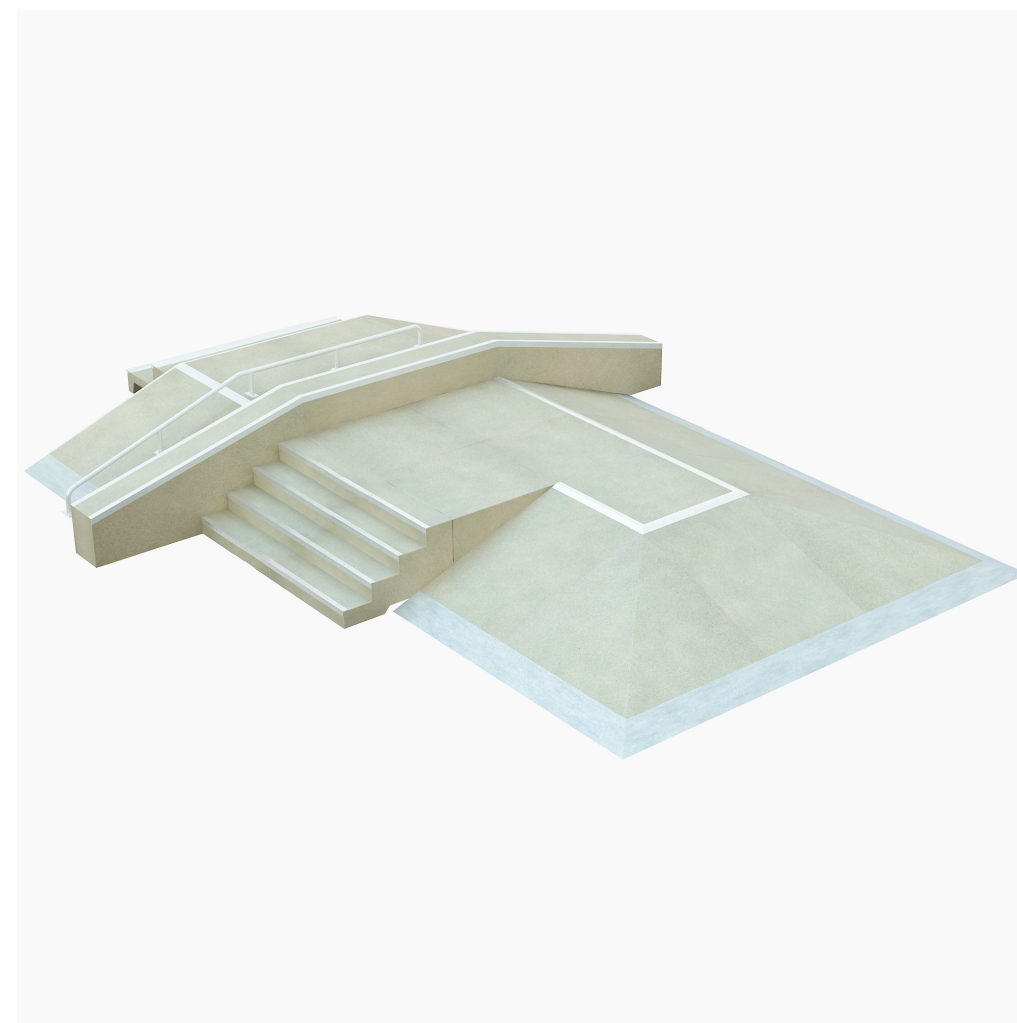

Front view

Side view

Top view

Technical description:

- The set includes: 11x Box 700 + 11x Bank 700 + 2x Corner + 2x Stairs + 2x Grind Box 700 slanted + 2x Grind Box straight + 1x Rail + Olly Box 3-częściowy
- Construction made of concrete C35/45 and steel elements - hot dip galvanized.

WARNING ! Children are allowed to use the item only under supervision of adults.

Product Name:
Fun-Box 1

Construction materials:
Concrete of class C35/45, hot dip galvanized steel

Date of create:
2024-05-21

Weight:[kg]
26800

Code:
107170

Notes:

Destination:
Sport

Scale:
1:50