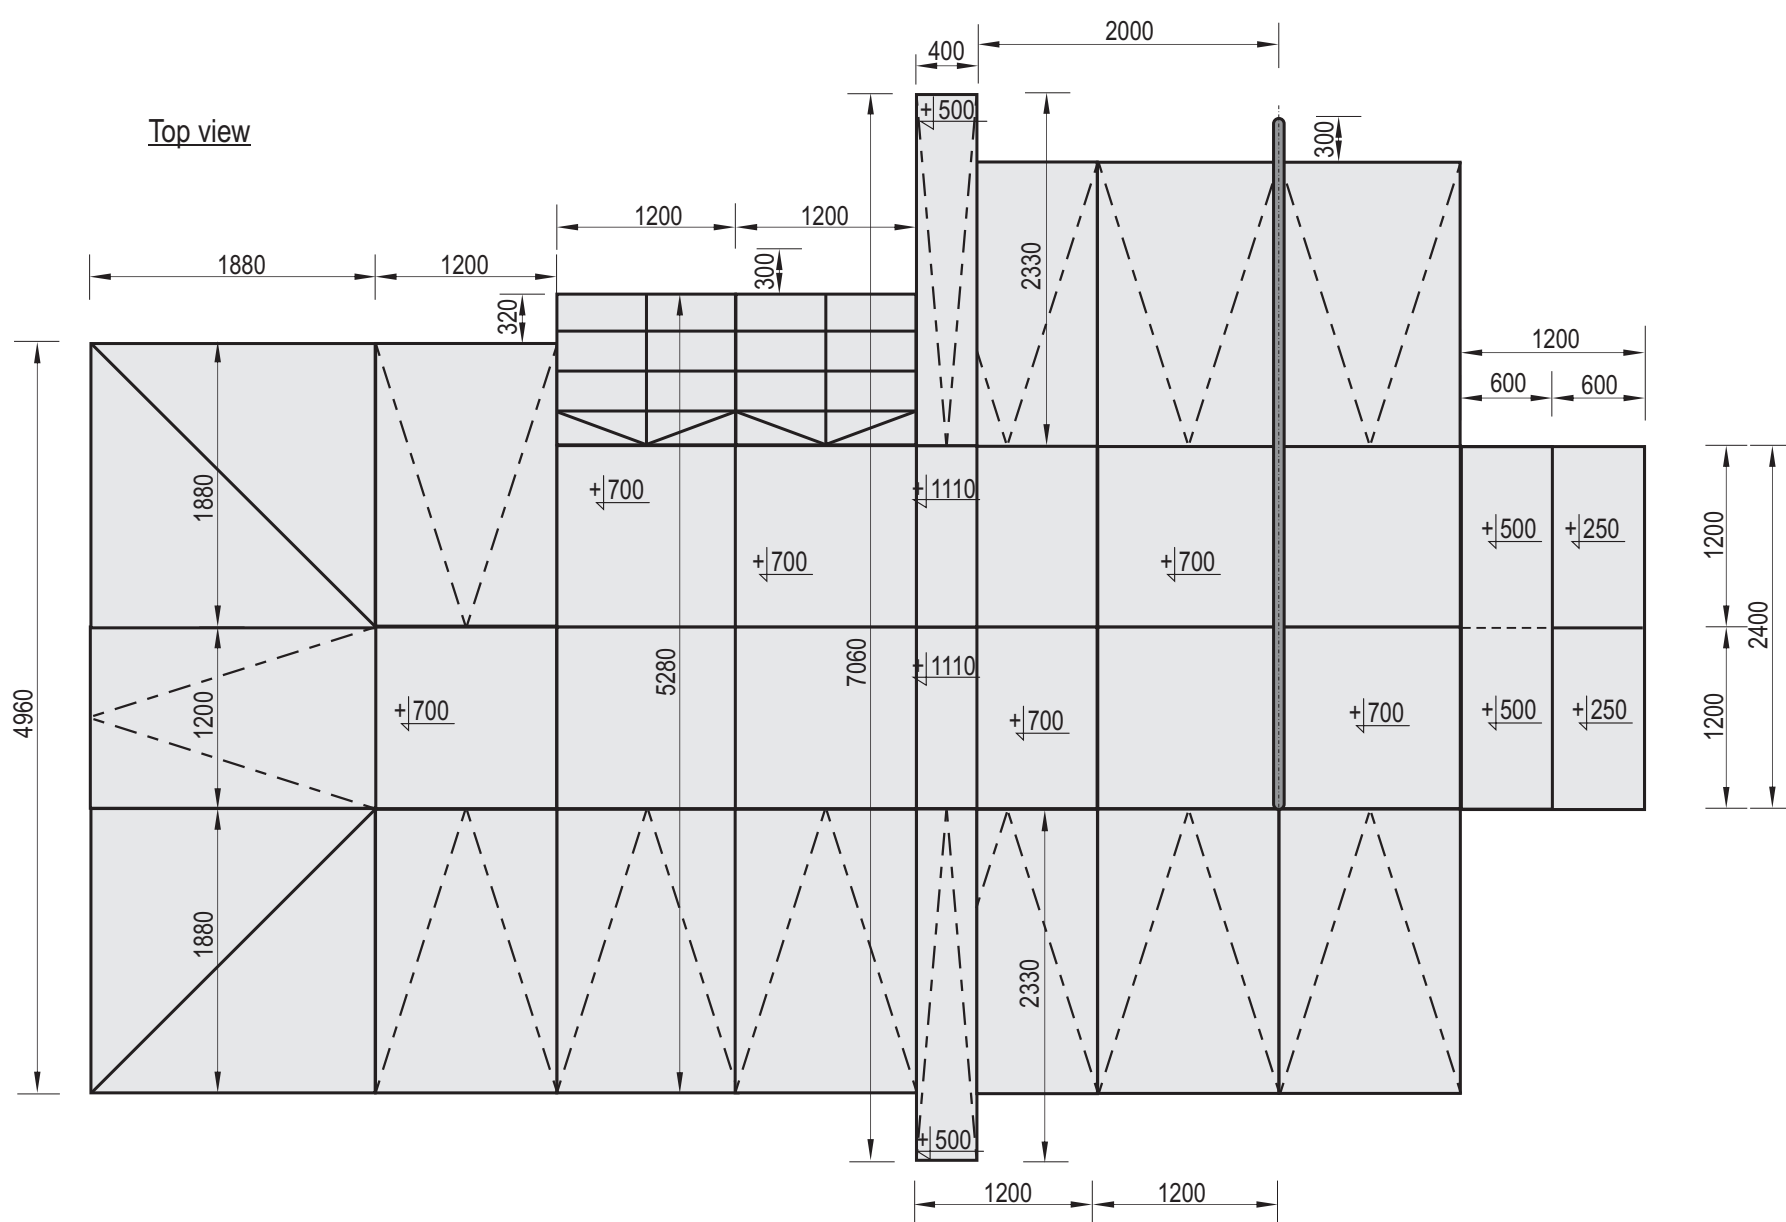

Front view

Side view

Top view

Technical description:

- The set includes: 11x Box 700 + 11x Bank 700 + 2x Corner + 2x Stairs + 2x Grind Box 700 slanted + 2x Grind Box straight + 1x Rail + Olly Box 3-częściowy
- Construction made of concrete C35/45 and steel elements - hot dip galvanized.

WARNING ! Children are allowed to use the item only under supervision of adults.

Product Name:
Fun-Box 1

Construction materials:
Concrete of class C35/45, hot dip galvanized steel

Date of create:
2024-05-21

Weight:[kg]
26800

Code:
107170

Notes:

Destination:
Sport

Scale:
1:50