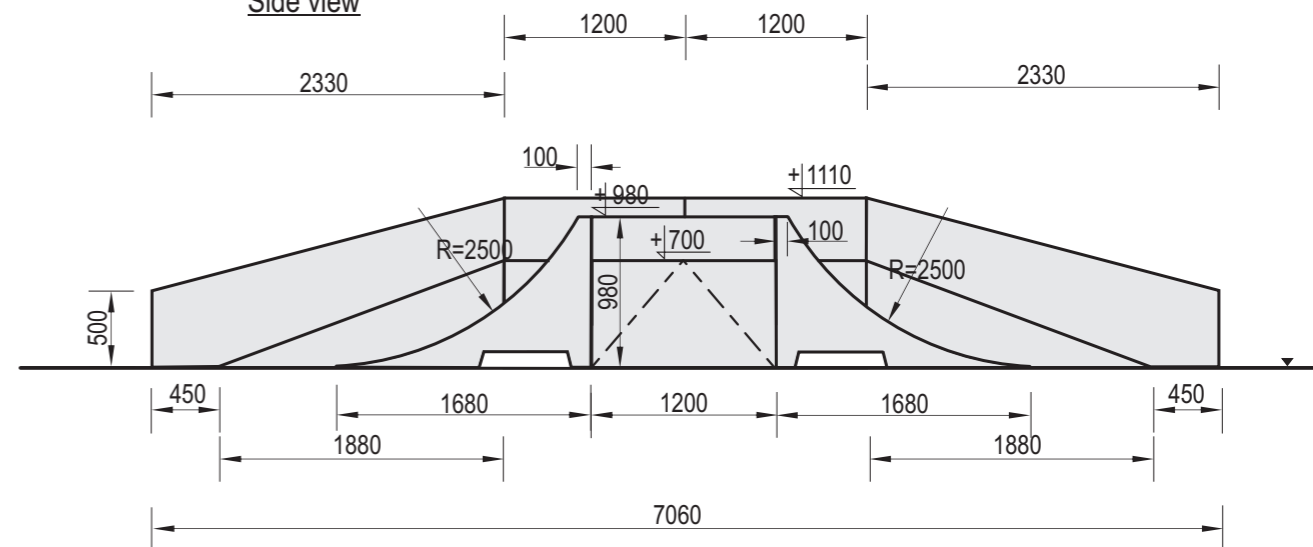

Front view

Side view

Top view

Technical description

- The set includes: 6x Box 700 + 2x Box 980 + 7x Bank 700 + 2x Grind Box 700 slanted + 2x Grind Box prosty
- + Rail + Olly Box Three-Piece + 4x Jump-Ramp
- Construction made of concrete C35/45 and hot dip galvanized steel

WARNING ! Children are allowed to use the item only under supervision of adults.

Product name: Fun-Box 6	Date create: 2013-10-10	Code: 107670	Destination: Sportowe	Scale: 1:50
Material: Concrete of class C35/45, hot dip galvanized steel	Weight: [kg] 17360	Notes:		