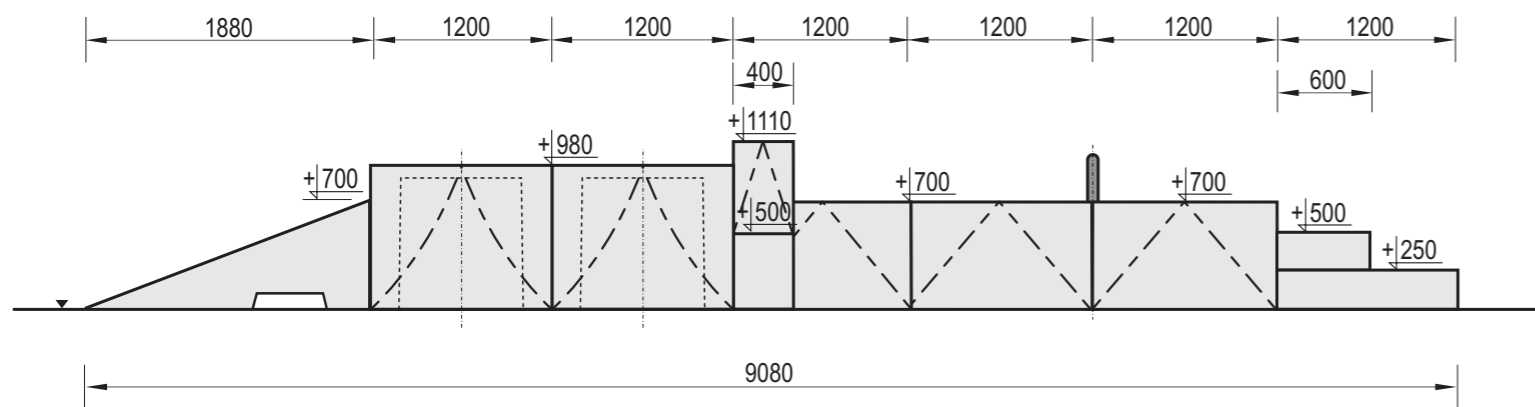

Front view

Side view

Top view

Technical description

- The set includes: 6x Box 700 + 2x Box 980 + 7x Bank 700 + 2x Grind Box 700 slanted + 2x Grind Box prosty
- + Rail + Olly Box Three-Piece + 4x Jump-Ramp
- Construction made of concrete C35/45 and hot dip galvanized steel

WARNING ! Children are allowed to use the item only under supervision of adults.

Product name: Fun-Box 6	Date create: 2013-10-10	Code: 107670	Destination: Sportowe	Scale: 1:50
Material: Concrete of class C35/45, hot dip galvanized steel	Weight: [kg] 17360	Notes:		