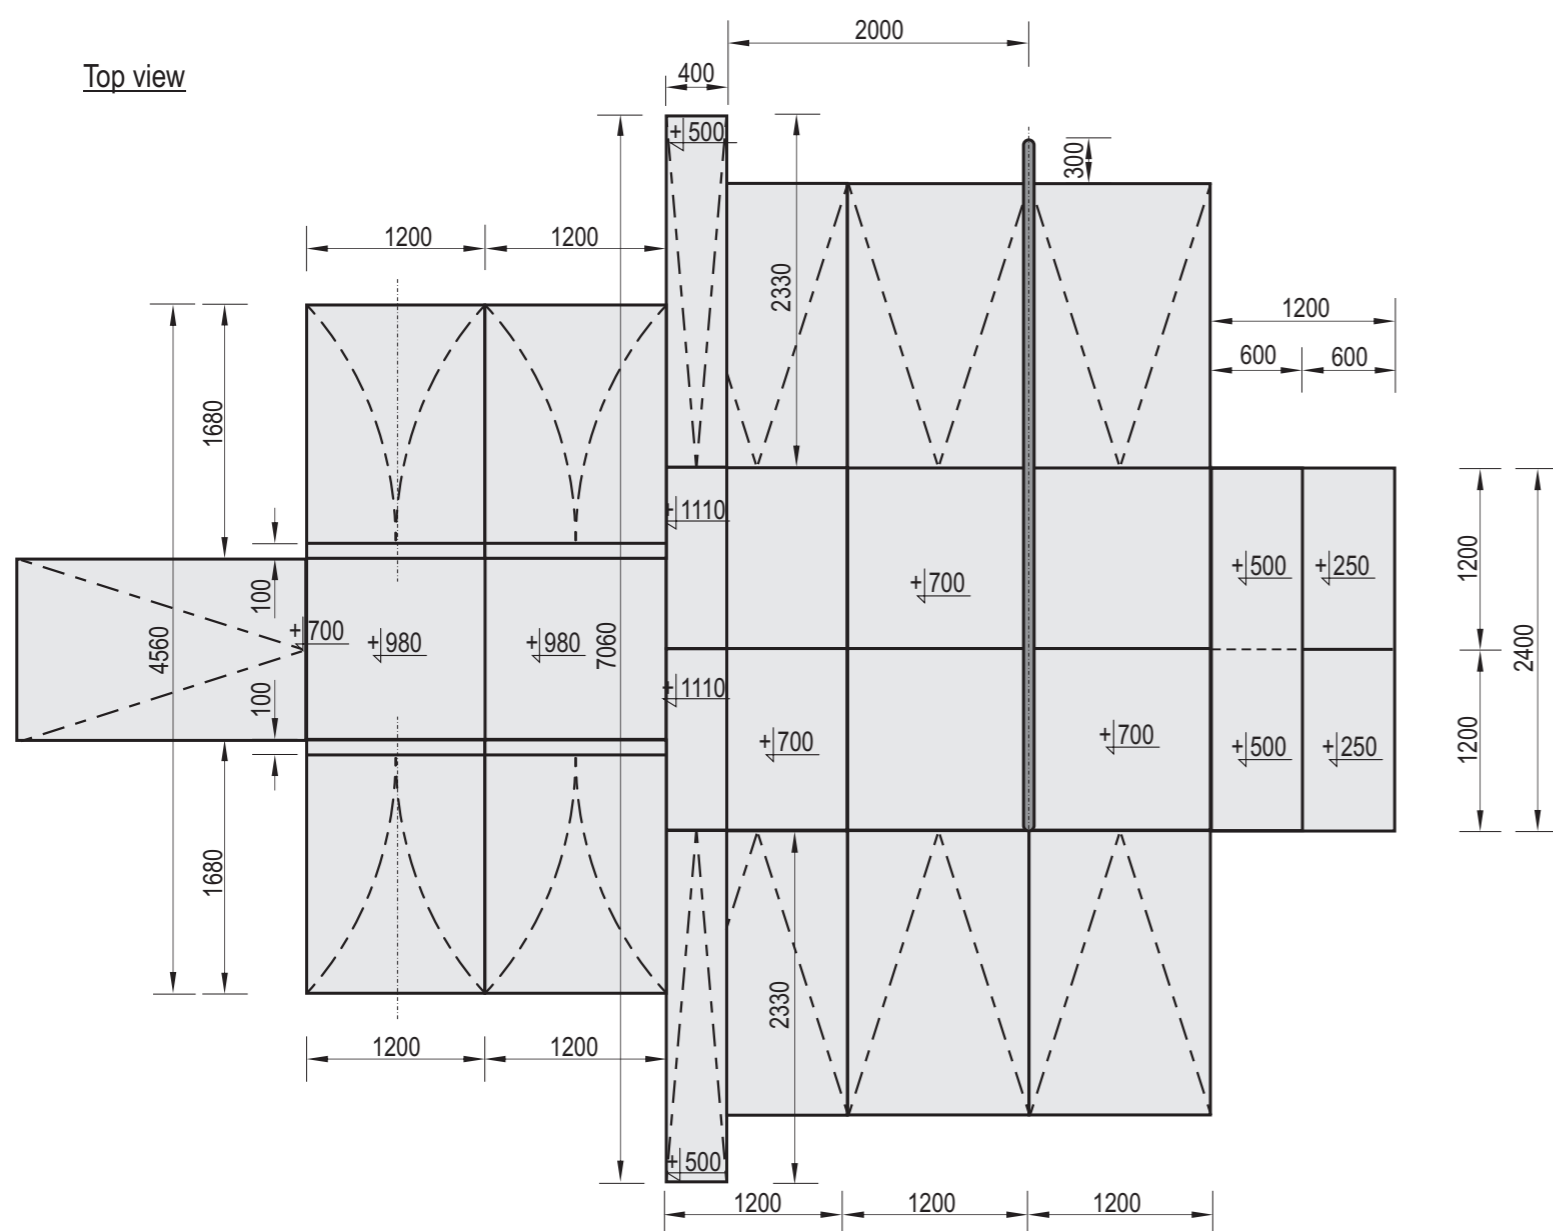

Front view

Side view

Top view

Technical description

- The set includes: 6x Box 700 + 2x Box 980 + 7x Bank 700 + 2x Grind Box 700 slanted + 2x Grind Box prosty
- + Rail + Olly Box Three-Piece + 4x Jump-Ramp
- Construction made of concrete C35/45 and hot dip galvanized steel

WARNING ! Children are allowed to use the item only under supervision of adults.

Product name: Fun-Box 6	Date create: 2013-10-10	Code: 107670	Destination: Sportowe	Scale: 1:50
Material: Concrete of class C35/45, hot dip galvanized steel	Weight: [kg] 17360	Notes:		