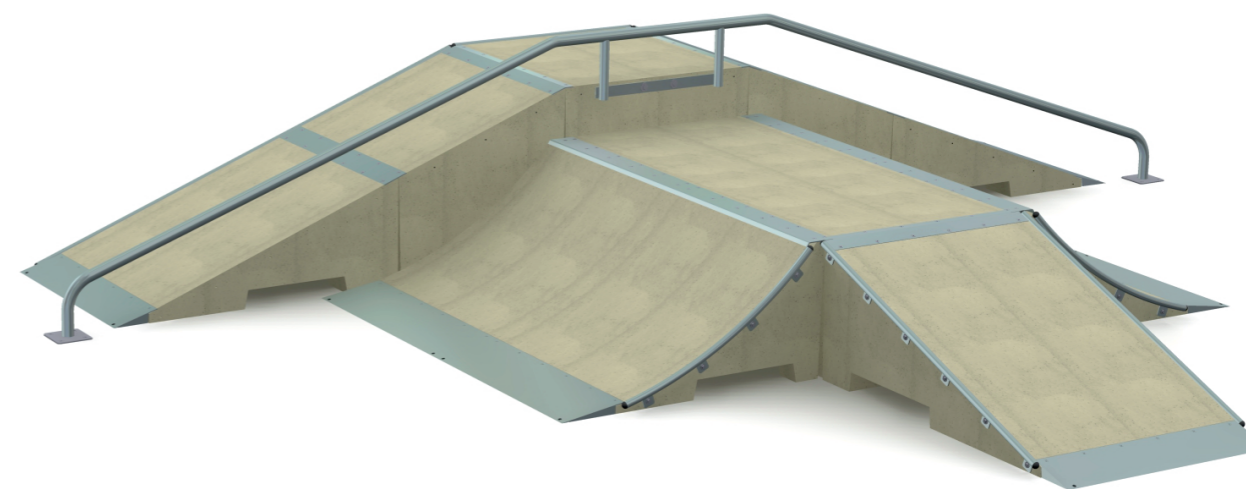

Front view

Side view

Top view

Technical description:

- The set includes: 2x Box 700 + Box 980 + Bank 700 + 2x Bank 980 + 4x Ramp 700 + Rail
- Construction made of concrete C35/45 and hot dip galvanized steel

WARNING ! Children are allowed to use the item only under supervision of adults.

Product Name: Fun-Box 7	Date create 2024-05-21	Code: 107770	Destination: Sport	Scale: 1:50
Material: Concrete of class C35/45, hot dip galvanized steel	Weight: [kg] 8550	Notes:		