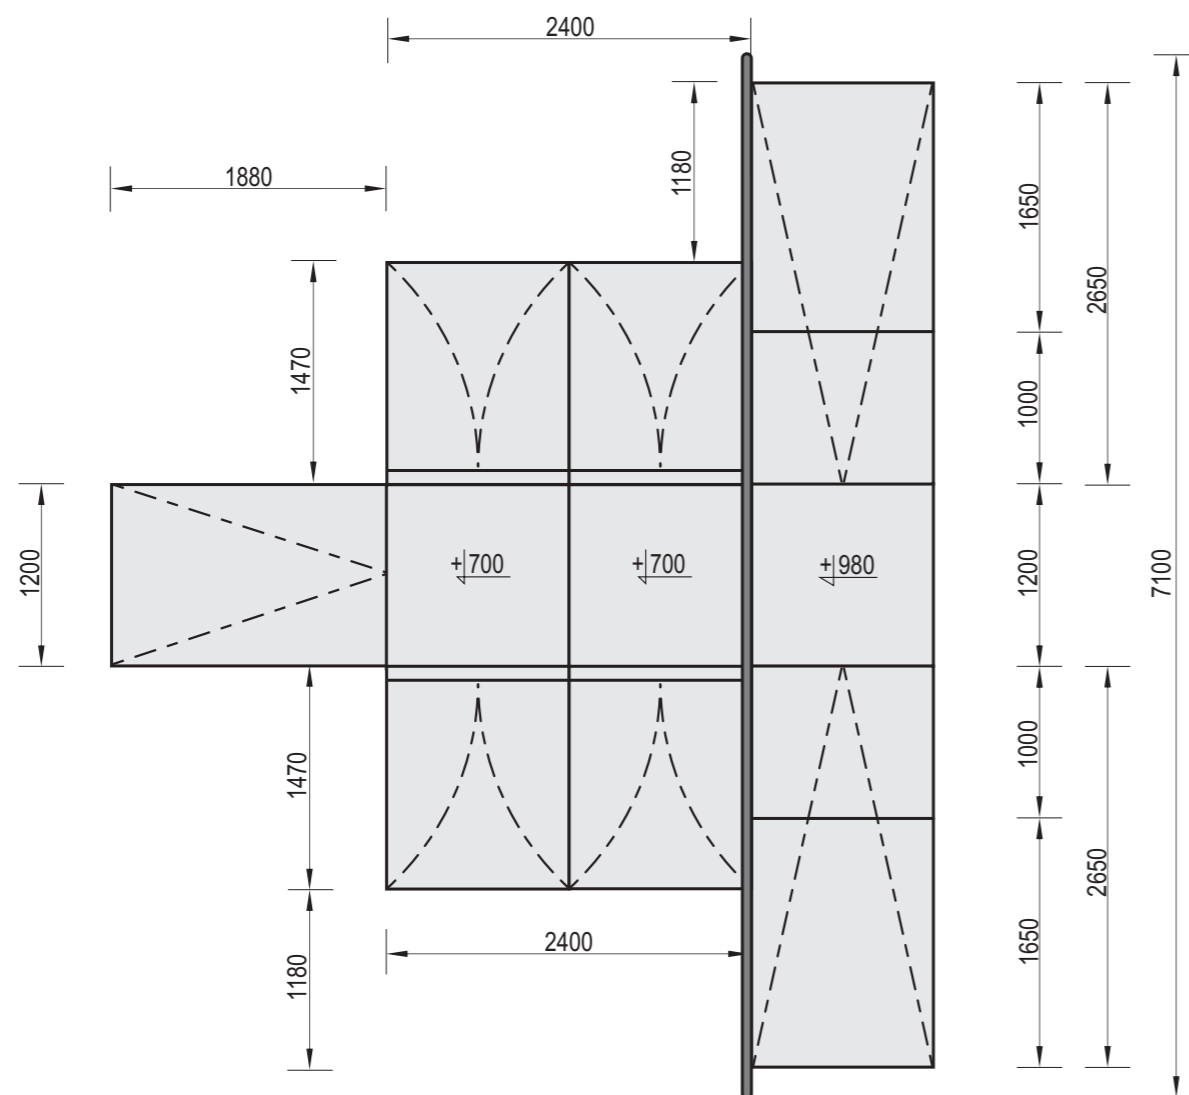

Front view

Side view

Top view

Technical description:

- The set includes: 2x Box 700 + Box 980 + Bank 700 + 2x Bank 980 + 4x Ramp 700 + Rail
- Construction made of concrete C35/45 and hot dip galvanized steel

WARNING ! Children are allowed to use the item only under supervision of adults.

Product Name: Fun-Box 7	Date create 2024-05-21	Code: 107770	Destination: Sport	Scale: 1:50
Material: Concrete of class C35/45, hot dip galvanized steel	Weight: [kg] 8550	Notes:		