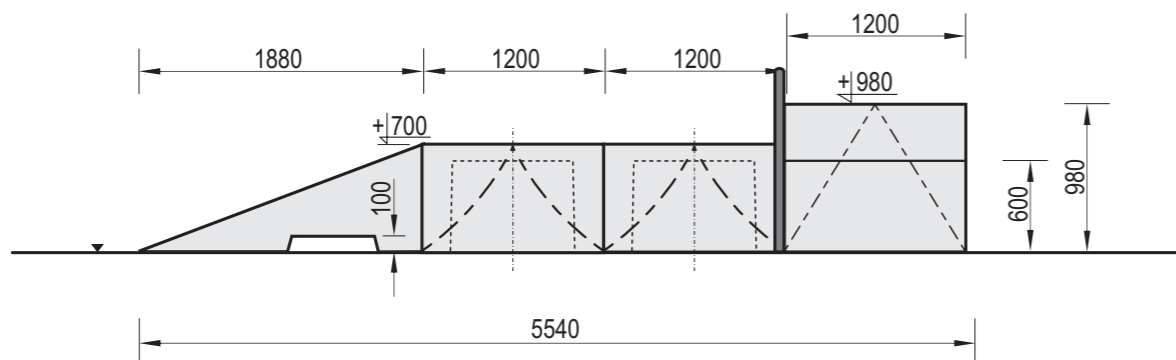

Front view

Side view

Top view

Technical description:

- The set includes: 2x Box 700 + Box 980 + Bank 700 + 2x Bank 980 + 4x Ramp 700 + Rail
- Construction made of concrete C35/45 and hot dip galvanized steel

WARNING ! Children are allowed to use the item only under supervision of adults.

Product Name: Fun-Box 7	Date create 2024-05-21	Code: 107770	Destination: Sport	Scale: 1:50
Material: Concrete of class C35/45, hot dip galvanized steel	Weight: [kg] 8550	Notes:		