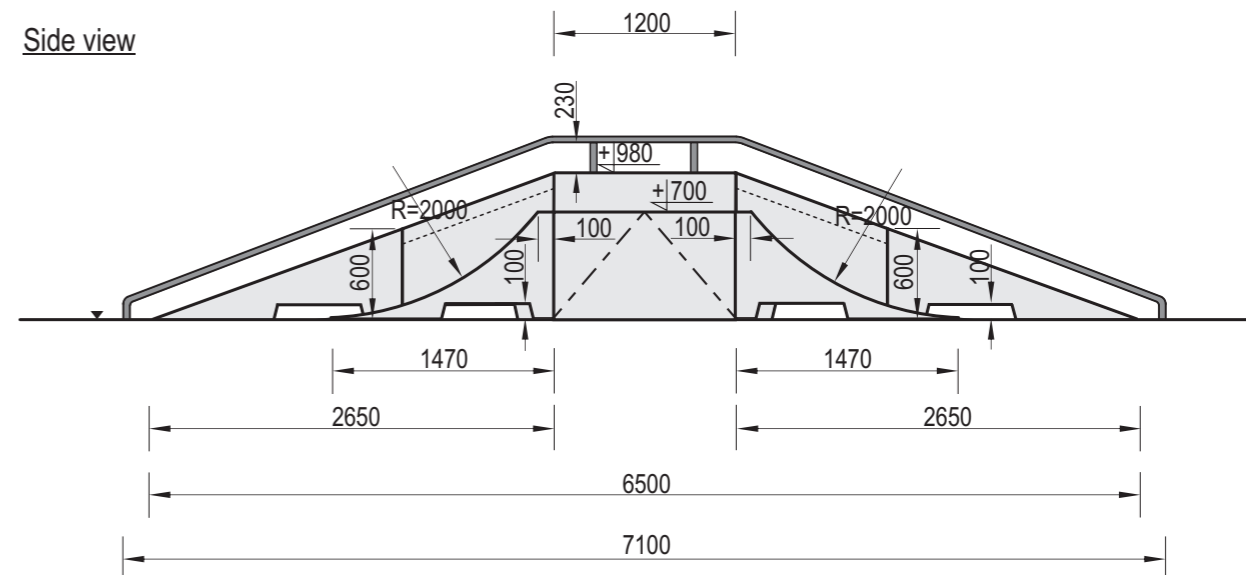

Front view

Side view

Top view

Technical description:

- The set includes: 2x Box 700 + Box 980 + Bank 700 + 2x Bank 980 + 4x Ramp 700 + Rail
- Construction made of concrete C35/45 and hot dip galvanized steel

WARNING ! Children are allowed to use the item only under supervision of adults.

Product Name: Fun-Box 7	Date create 2024-05-21	Code: 107770	Destination: Sport	Scale: 1:50
Material: Concrete of class C35/45, hot dip galvanized steel	Weight: [kg] 8550	Notes:		