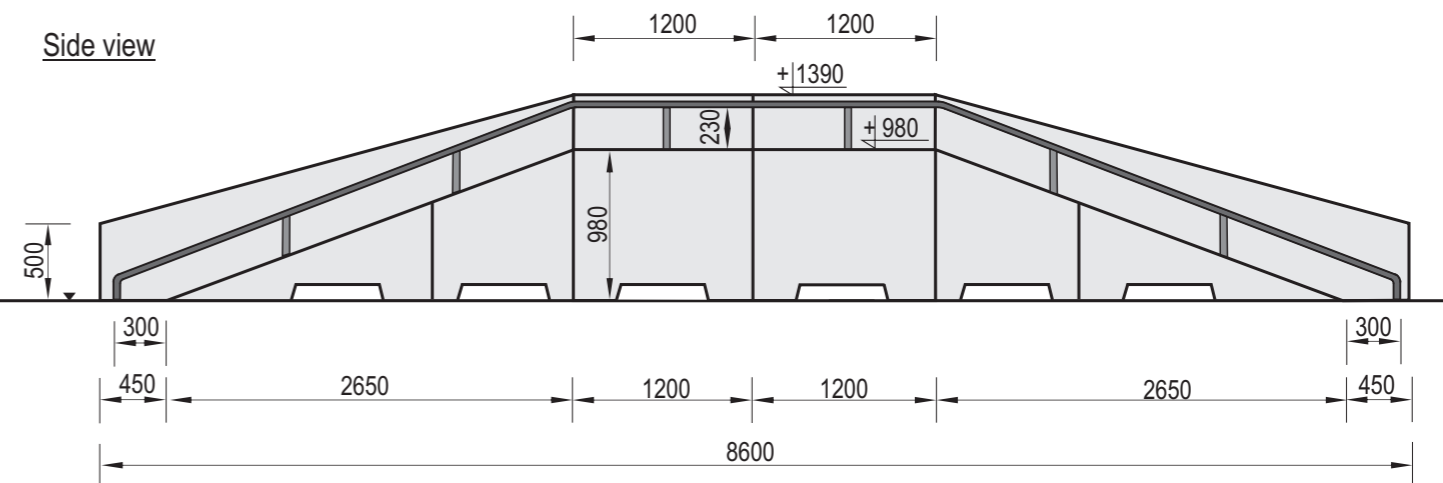

Front view

Side view

Top view

Technical description

- The set includes: 6x Box 980 + Box 700 + 6x Bank 980 + 3x Bank 700 + 2x Corner 700 + 2x Grind box straight + 2x Grind box 980 slanted + Rail
- Construction made of concrete C35/45 and hot dip galvanized steel

WARNING ! Children are allowed to use the item only under supervision of adults.

Product name: Fun-Box 13	Date create: 2010-09-27	Code: 108398	Destination: Sport	Scale: 1:50
Material: Concrete of class C35/45, hot dip galvanized steel	Weight: [kg] 23000	Notes:		