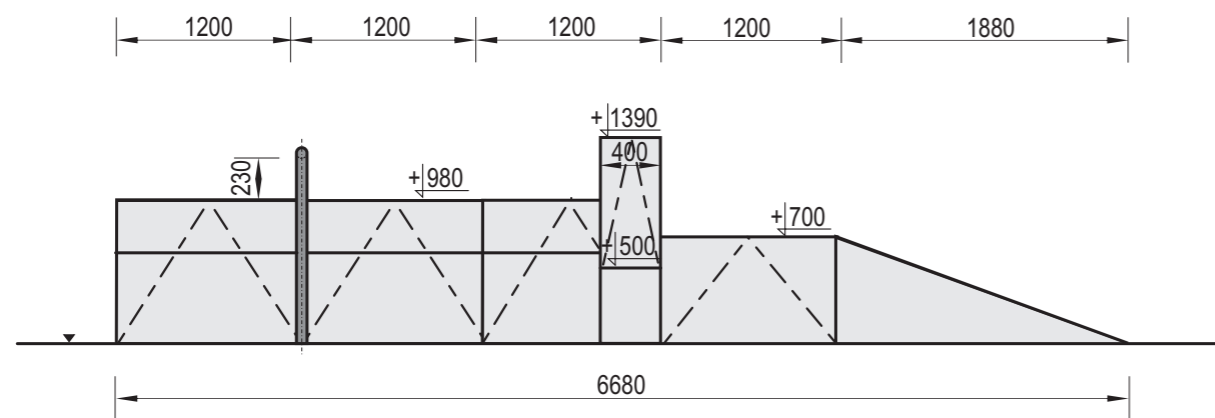

Front view

Side view

Top view

Technical description

- The set includes: 6x Box 980 + Box 700 + 6x Bank 980 + 3x Bank 700 + 2x Corner 700 + 2x Grind box straight + 2x Grind box 980 slanted + Rail
- Construction made of concrete C35/45 and hot dip galvanized steel

WARNING ! Children are allowed to use the item only under supervision of adults.

Product name: Fun-Box 13	Date create: 2010-09-27	Code: 108398	Destination: Sport	Scale: 1:50
Material: Concrete of class C35/45, hot dip galvanized steel	Weight: [kg] 23000	Notes:		