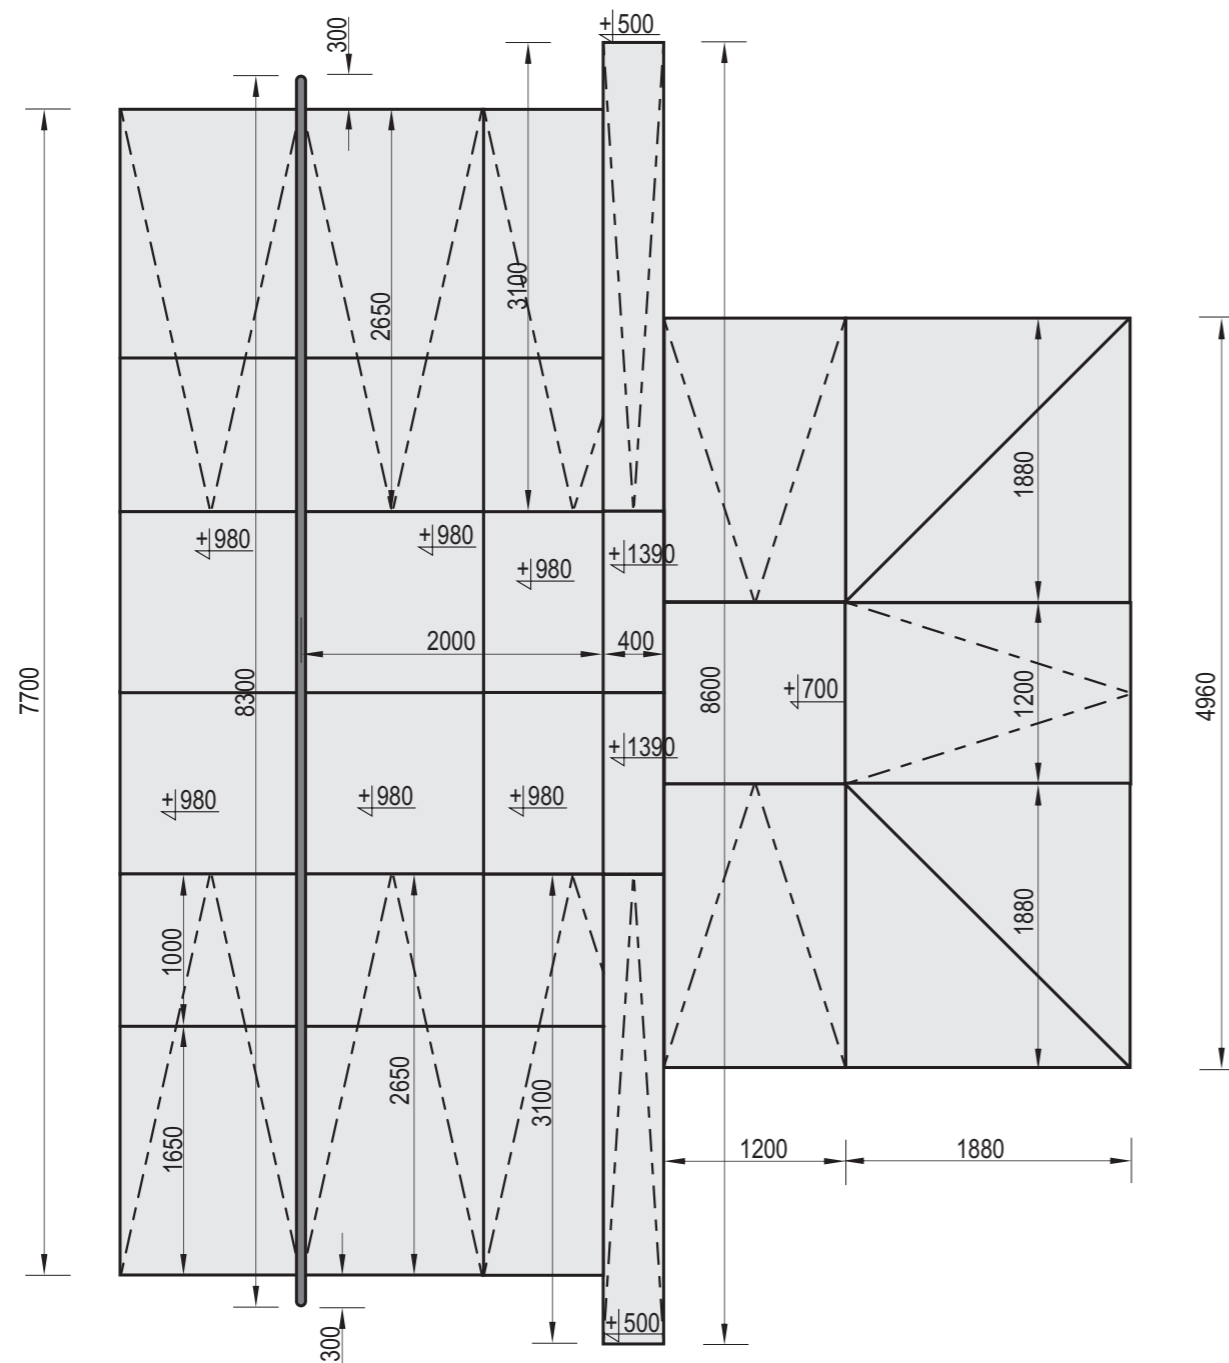

Front view

Side view

Top view

Technical description

- The set includes: 6x Box 980 + Box 700 + 6x Bank 980 + 3x Bank 700 + 2x Corner 700 + 2x Grind box straight + 2x Grind box 980 slanted + Rail
- Construction made of concrete C35/45 and hot dip galvanized steel

WARNING ! Children are allowed to use the item only under supervision of adults.

Product name: Fun-Box 13	Date create: 2010-09-27	Code: 108398	Destination: Sport	Scale: 1:50
Material: Concrete of class C35/45, hot dip galvanized steel	Weight: [kg] 23000	Notes:		