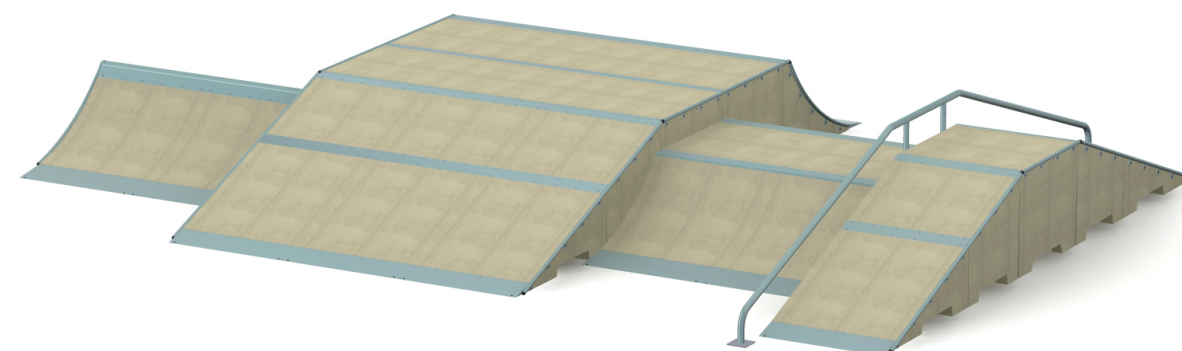

Front view

Side view

Top view

Technical description

- The set includes: 7x Box 980 + 2x Box 700 + 5x Bank 980 + 4x Ramp 700 + 2x Spine Ramp 800 + 3x Ramp 980 + Olly box Top + Rail
- Construction made of concrete C35/45 and hot dip galvanized steel

WARNING ! Children are allowed to use the item only under supervision of adults.

Product name:
Fun-Box 14

Material:
Concrete of class C35/45, hot dip galvanized steel

Date create:

2024-08-09

Code:

108498

Destination:

Sport

Scale:

1:50

Weight: [kg]

25860

Notes: