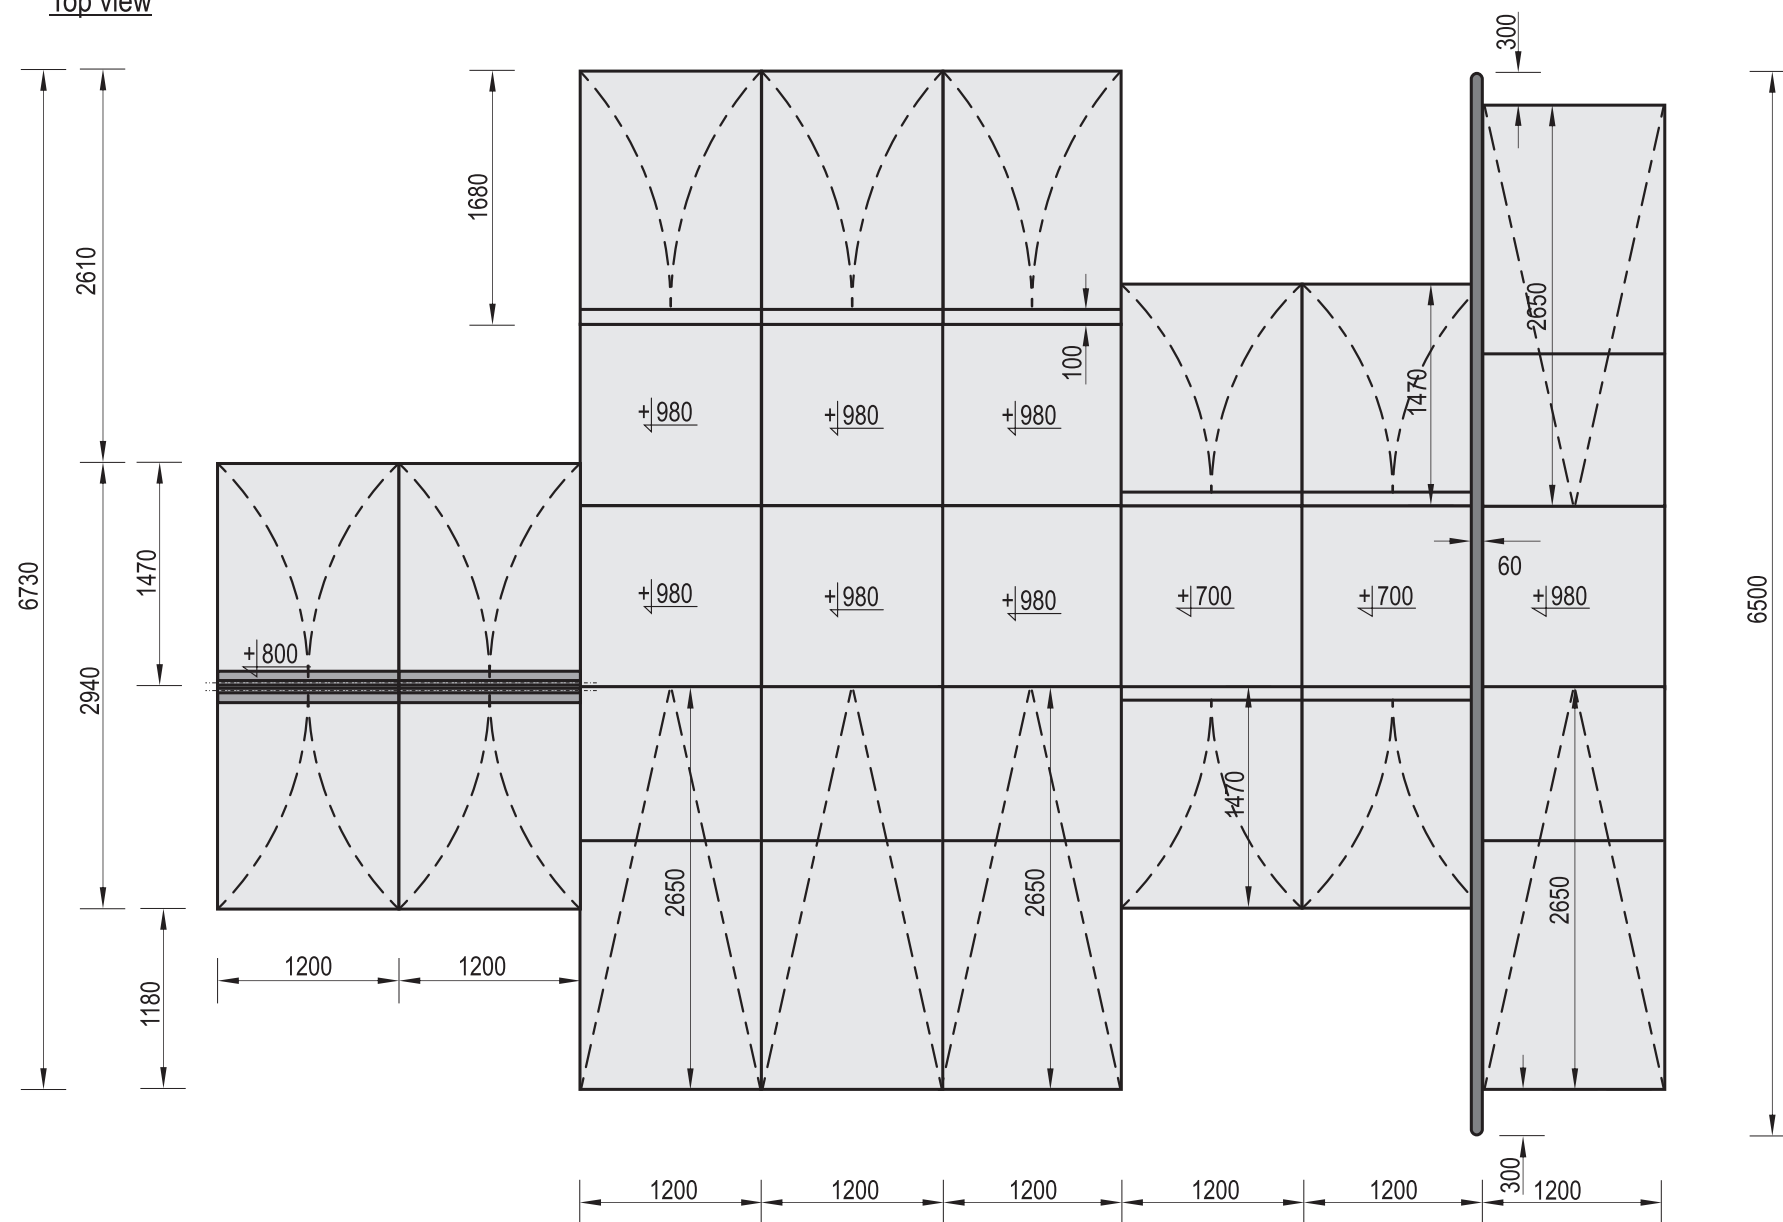

Front view

Side view

Top view

Technical description

- The set includes: 7x Box 980 + 2x Box 700 + 5x Bank 980 + 4x Ramp 700 + 2x Spine Ramp 800 + 3x Ramp 980 + Olly box Top + Rail
- Construction made of concrete C35/45 and hot dip galvanized steel

WARNING ! Children are allowed to use the item only under supervision of adults.

Product name:
Fun-Box 14

Material:
Concrete of class C35/45, hot dip galvanized steel

Date create:

2024-08-09

Code:

108498

Destination:

Sport

Scale:

1:50

Weight: [kg]

25860

Notes: