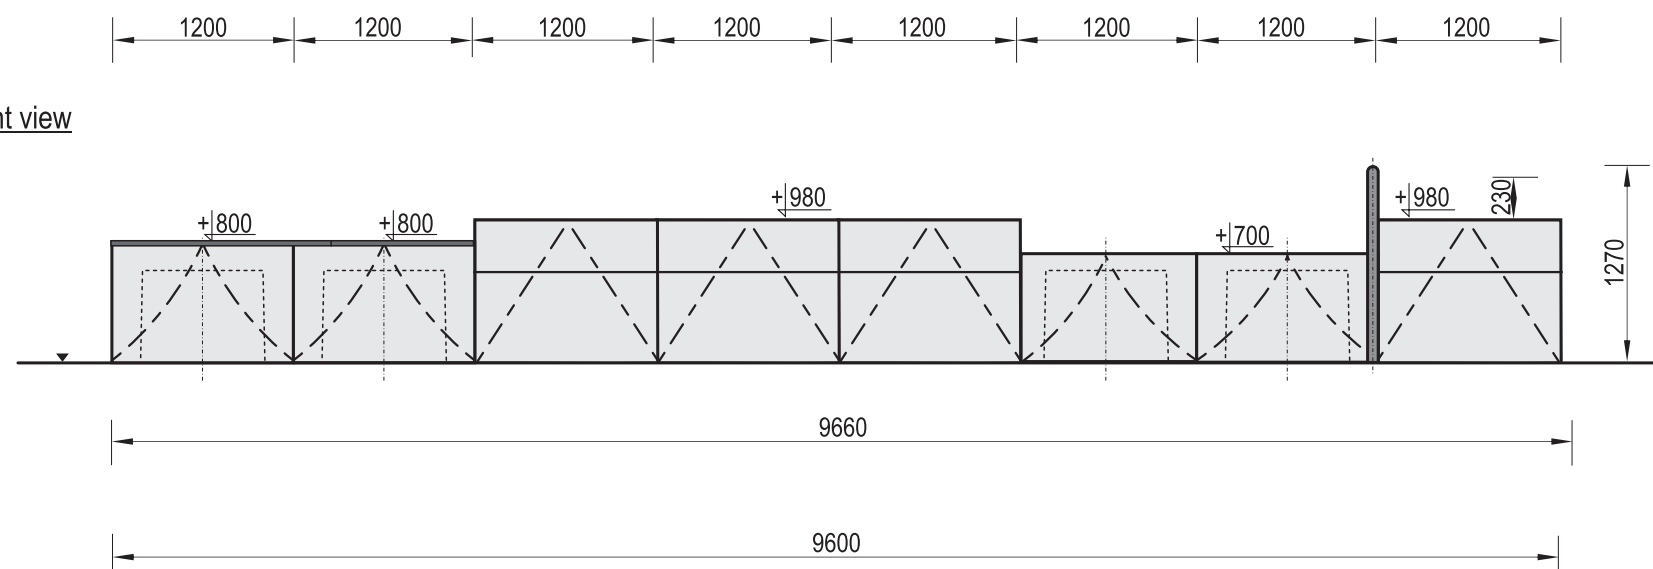

Front view

Side view

Top view

Technical description

- The set includes: 7x Box 980 + 2x Box 700 + 5x Bank 980 + 4x Ramp 700 + 2x Spine Ramp 800 + 3x Ramp 980 + Olly box Top + Rail
- Construction made of concrete C35/45 and hot dip galvanized steel

WARNING ! Children are allowed to use the item only under supervision of adults.

Product name:
Fun-Box 14

Material:
Concrete of class C35/45, hot dip galvanized steel

Date create:

2024-08-09

Code:

108498

Destination:

Sport

Scale:

1:50

Weight: [kg]

25860

Notes: