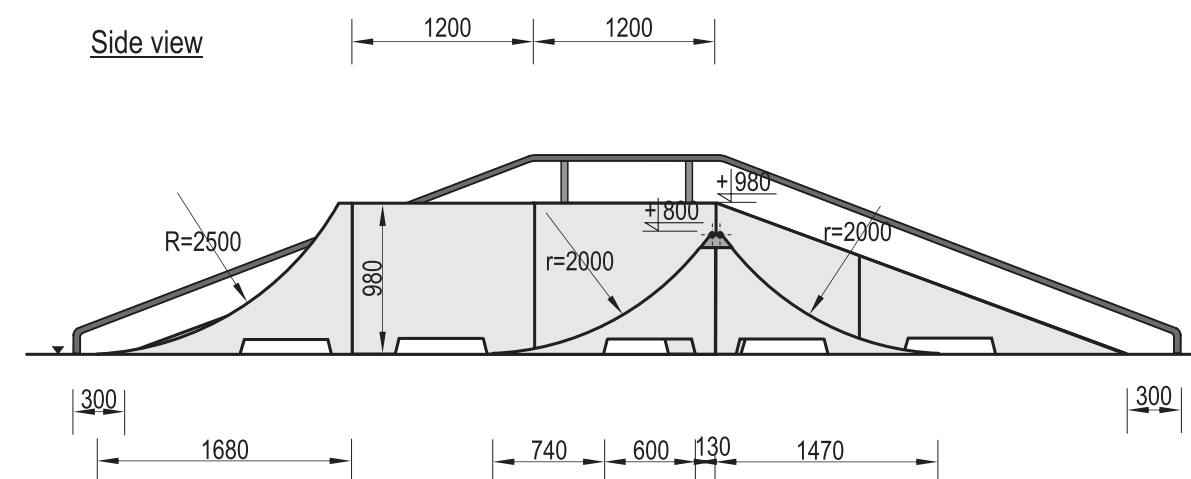

Front view

Side view

Top view

Technical description

- The set includes: 7x Box 980 + 2x Box 700 + 5x Bank 980 + 4x Ramp 700 + 2x Spine Ramp 800 + 3x Ramp 980 + Olly box Top + Rail
- Construction made of concrete C35/45 and hot dip galvanized steel

WARNING ! Children are allowed to use the item only under supervision of adults.

Product name:
Fun-Box 14

Material:
Concrete of class C35/45, hot dip galvanized steel

Date create:

2024-08-09

Code:

108498

Destination:

Sport

Scale:

1:50

Weight: [kg]

25860

Notes: