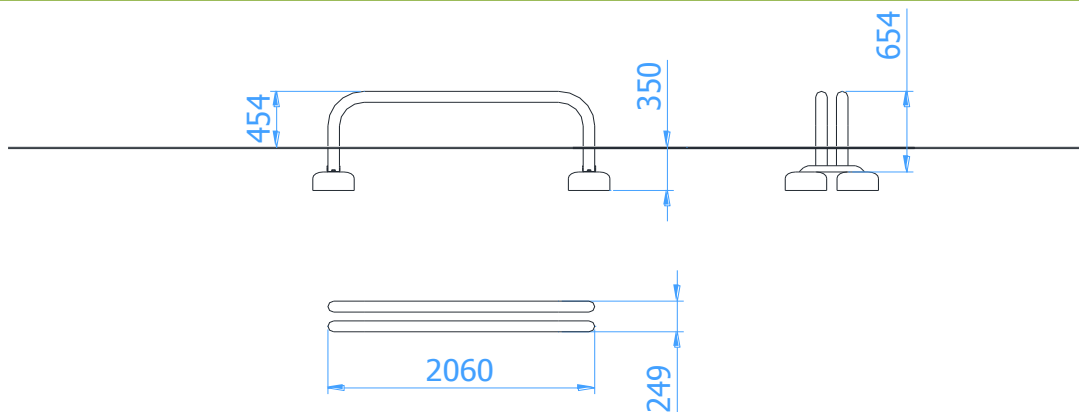

TUBULAR BENCH "SIMPLY" 200

Catalogue number: 133

It shall apply from: 25-02-2019

Product Dimensions:
(length x width x height) 2,06 x 0,25x 0,46 m

Product dimensions:

Technical description

- Stainless steel construction made of $\varnothing 76,1 \times 3$ mm pipe and 4 mm stainless steel sheet
- The bench can be also used as a bike rack
- The set includes foundations made of concrete class C25/30

Product visualization