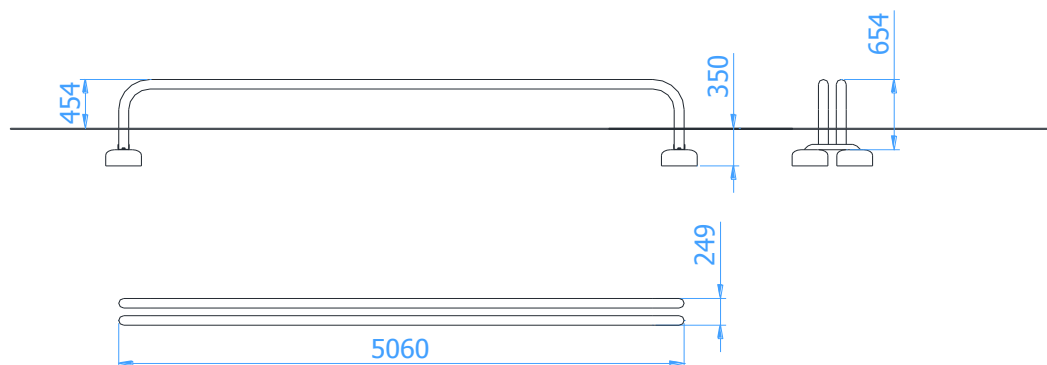

## TUBULAR BENCH "SIMPLY" 500

Catalogue number: 134

It shall apply from: 25-02-2019

**Product Dimensions:**  
(length x width x height) 5,06 x 0,25x 0,46 m

### Product dimensions:

### Technical description:

- Stainless steel construction made of  $\varnothing 76,1 \times 3$  mm pipe and 4 mm stainless steel sheet
- The bench can be also used as a bike rack
- The set includes foundations made of concrete class C25/30