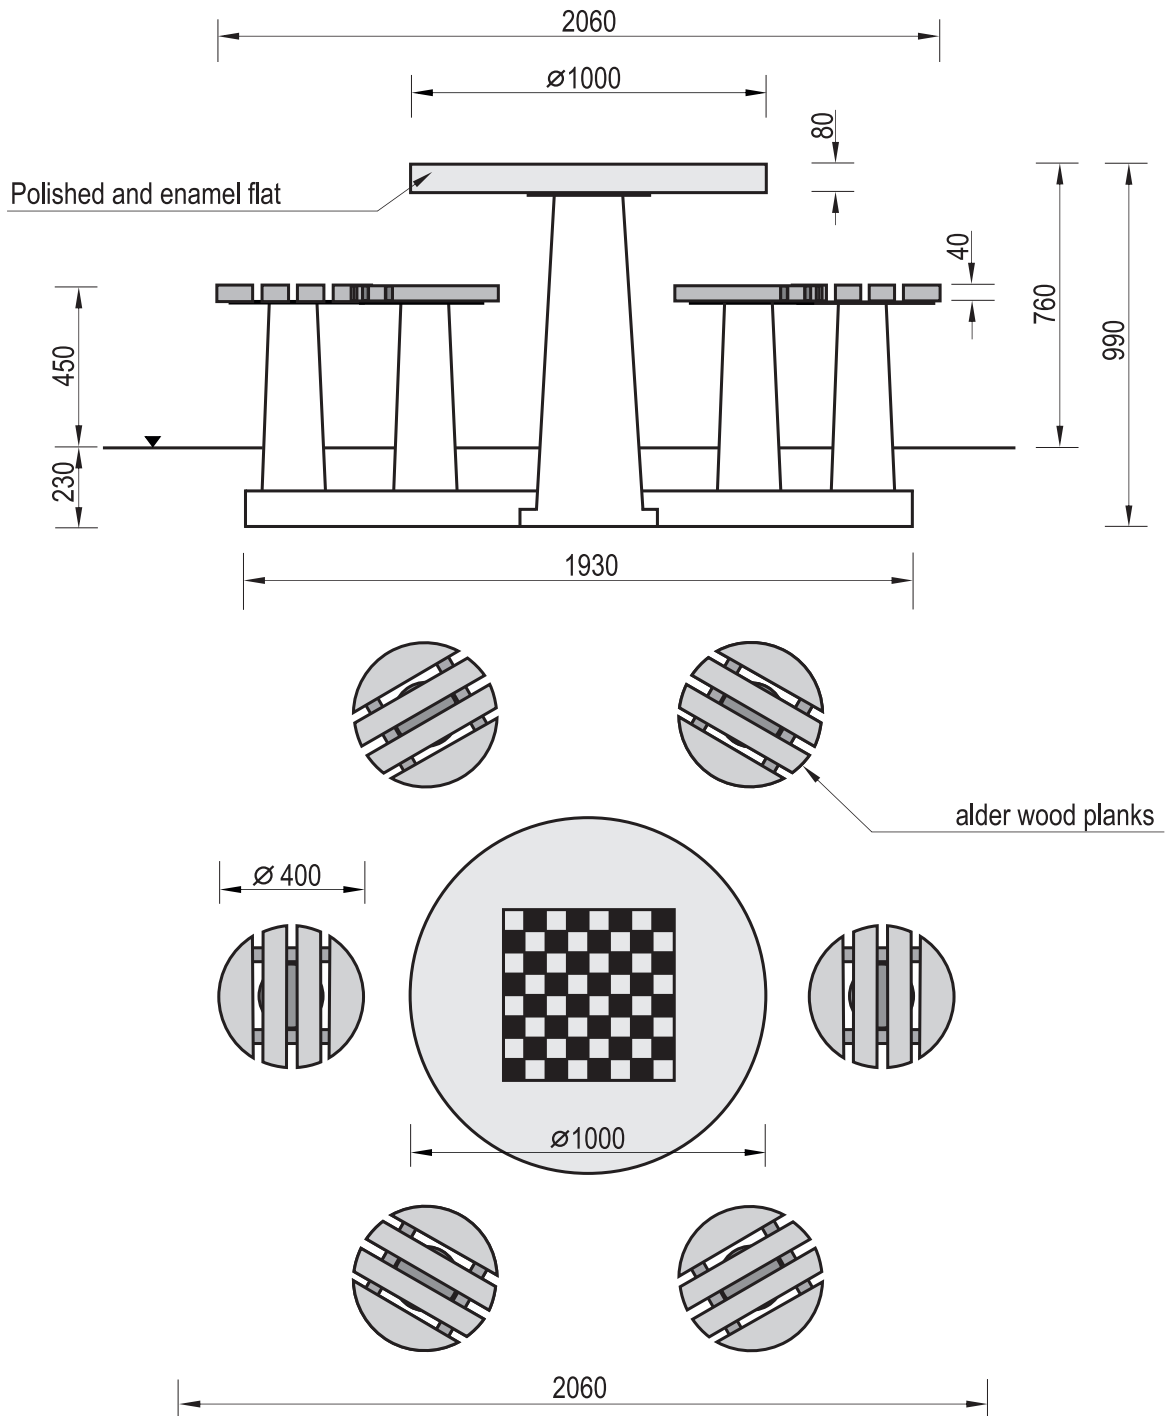

Technical Data Sheet

Product name:
Round Concrete Chess Table with 6 seats - \varnothing 1000m

Date create:
2015-05-20

Code:
7701

Destination:
Urban Furniture

Scale:
1:25

Construction materials:
Concrete, alder wood, steel elements

Weight:
910kilos

Notes:
In-ground mounted

Technical description:

- Designed specifically for outdoor use
- Version with a chess board made of granite cubes
- Construction made of high quality, vibrated and reinforced concrete class C35/45
- Seats made of lacquered alder wood
- Top of the table protected by aluminum edge trims
- Polished and enamel flat is highly resistant to weather conditions