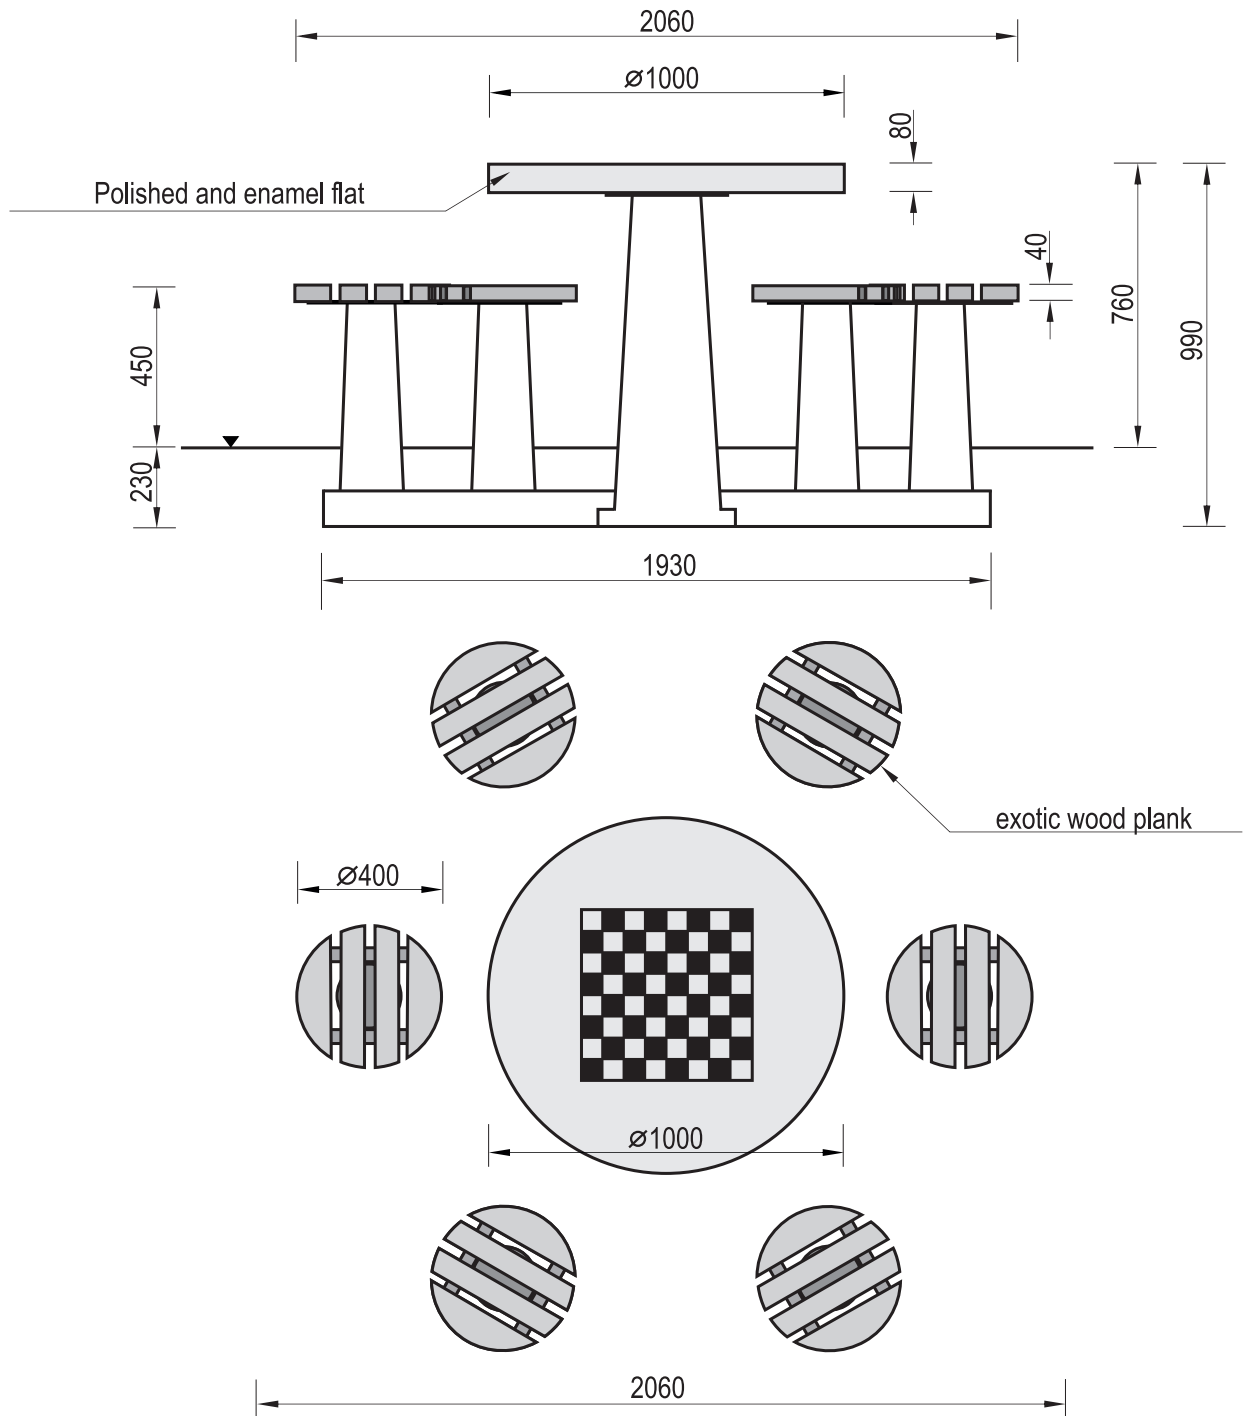

Technical Data Sheet

Product name:
Round Concrete Chess Table with 6 seats - \varnothing 1000mm

Date create:
2015-05-20

Code:
7701

Destination:
Urban Furniture

Scale:
1:25

Construction materials:
Concrete, exotic wood, steel elements

Weight:
910kilos

Notes:
In-ground mounted, \varnothing 1000mm

Technical description:

- Designed specifically for outdoor use
- Version with a chess board
- Construction made of high quality, vibrated and reinforced concrete class C25/30
- Seats made of lacquered exotic wooden planks resistant to weather conditions
- Top of the table protected by aluminum edge trims
- Polished and enamel flat is highly resistant to weather conditions
- Chess board made of granite cubes