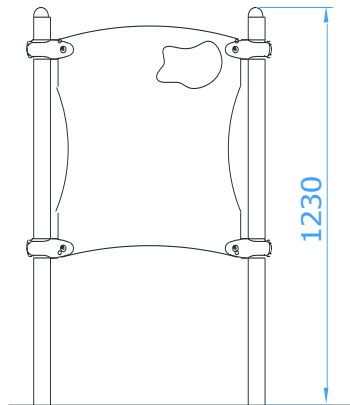

DRAWING BOARD FUTURA

Catalogue number: 77902

It shall apply from: 25-02-2022

Max. free fall height:	Do not apply
Product Dimensions: (length x width x height)	0,88 x 0,11 x 1,23 m
Impact area:	Do not apply
Free zone	Do not apply

Product dimensions

Impact area dimensions

Permissible impact attenuating surface

- No requirements

Technical description

- Construction made of stainless steel pipe $\varnothing 60,3 \times 2$ mm,
- The board made of waterproof plywood 18 mm thick
- The set includes foundations made of concrete class C25/30.