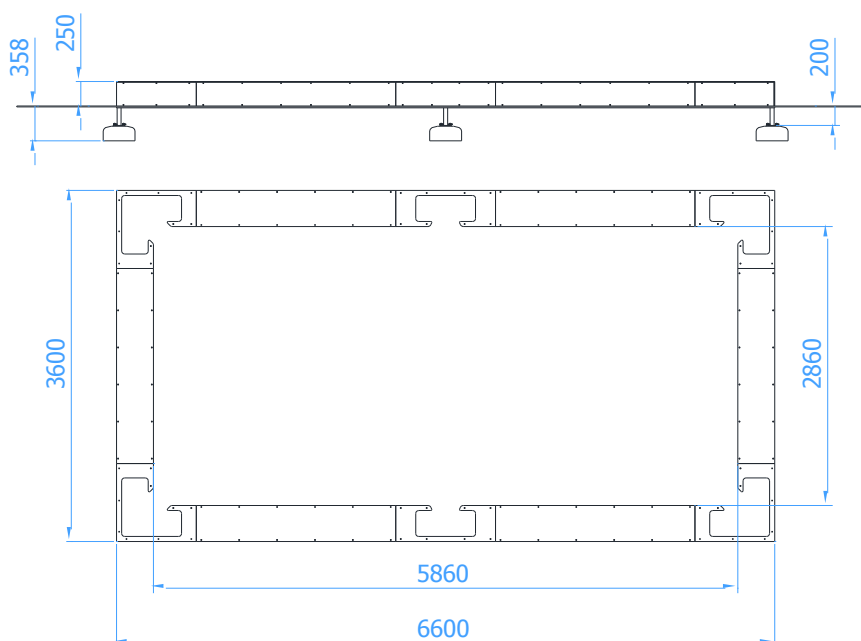

FOOTBALL POOL TABLE

Catalogue number: 2118

It shall apply from: 04-09-2024

Product dimensions:
(length x width x height) 6,60 x 3,60 x 0,25 m

Product dimensions

Technical description

- Construction made of steel profile 40x20x2mm, 20x20x2mm and sheet metal 3mm thick,
- Surface elements (case) made of HPL sheets 6mm thick,
- The set includes 16 numbered balls, designed for this game,
- Playing surface finished with an artificial grass
- All steel elements protected against corrosion (hot-dip galvanized)
- The set includes prefabricated foundation made of concrete of class C25/30,
- Product designed to outdoor use